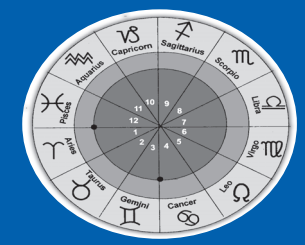

ZODIAC SIGNS

Predictions applicable from **Monday 1st - Saturday 6th**

STARSCOPE

ARIES (Mesha) - Finances keeping very favourable as lagna lord Mars posited in 4th and Moon keeps moving from 5th to 7th. Acquisition of land and property indicated. Unhappy due to disputes with superiors as well as your siblings and family members. Your duties in profession will be well attended. Needed finances for investments will be available. Good time period for literary men to launch their works. A lung ailment likely.

TAURUS (Vrisabha) - Lagna lord Venus posited in 9th with Moon moving from 4th to 6th. Finances remain unfavourable. Confronted with a strong controversy with your siblings and immediate neighbours. Will have to guard against strong sensual pleasures and uncontrolled emotions. Will be assisted by educated friends and close associates to enhance your professional needs. Take care of your children if you are a young mother. Good time period for students and academics, to enhance their educational career. ENT ailment likely.